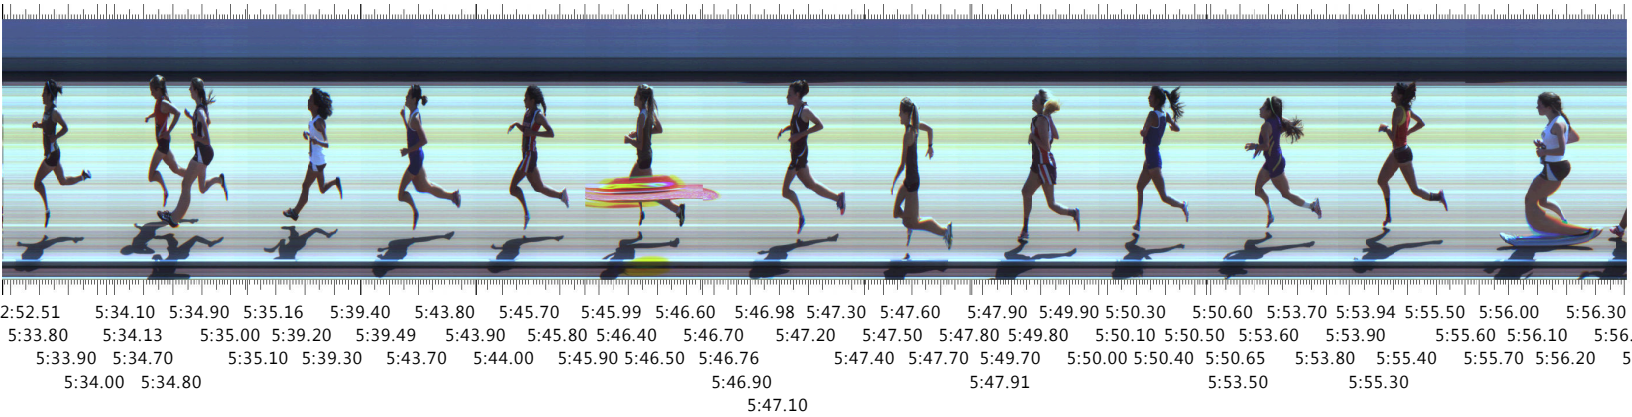

## Finish - Common

Start: 3/22/2014 13:56:06.93

2:52.51	5:34.10	5:34.90	5:35.16	5:39.40	5:43.80	5:45.70	5:45.99	5:46.60	5:46.98	5:47.30	5:47.60	5:47.90	5:49.90	5:50.30	5:50.60	5:53.70	5:53.94	5:55.50	5:56.00	5:56.30	
5:33.80	5:34.13	5:35.00	5:39.20	5:39.49	5:43.90	5:45.80	5:46.40	5:46.70	5:47.20	5:47.50	5:47.80	5:49.80	5:50.10	5:50.50	5:53.60	5:53.90	5:55.60	5:56.10	5:56.30		
5:33.90	5:34.70	5:35.10	5:39.30	5:43.70	5:44.00	5:45.90	5:46.50	5:46.76		5:47.40	5:47.70	5:49.70	5:50.00	5:50.40	5:50.65	5:53.80	5:55.40	5:55.70	5:56.20	5:56.30	
5:34.00	5:34.80							5:46.90				5:47.91			5:53.50		5:55.30				
								5:47.10													

Place	Id	First Name	Last Name	Affiliation	Time	Delta Time
1	02385	Brenda	Rosales	Long Beach Poly	5:33.92	5:33.92
2	02098	Hannah	Talpash	Great Oak	5:34.84	0.92
3	01922	Maya	Ambroziak	Great Oak	5:34.97	0.13
4	01403	Rosa	Hernandez	Canyon (CC)	5:39.31	4.34
5	03216	DAPHNE	LIM	Valencia	5:43.77	4.46
6	01932	Jazzlyn	Beam	Great Oak	5:45.77	2.00
7	01294	Lauren	Blake	Brea Olinda	5:46.53	0.76
8	03381	Brieanna	Tafoya	Ventura	5:47.25	0.72
9	02485	Gaby	Guerrero	Mira Costa	5:47.68	0.43
10	01953	Alex	Capelouto	Great Oak	5:49.87	2.19
11	03263	AMBERLYN	SIERRA	Valencia	5:50.43	0.56
12	01504	Genevieve	Serna	Clovis	5:53.67	3.24
13	01580	Claudia	Valdivia	Corona	5:55.45	1.78
14	01406	Malissa	Janes	Canyon (CC)	5:56.22	0.77
15	01400	Lesley	Gomez	Canyon (CC)	5:56.57	0.35
16	03601	Melanie	Esquivel	Whittier	5:56.63	0.06
17	01589	Samantha	Bernardo	Crescenta Valley	5:58.04	1.41
18	03631	Catalina	Pantoja	Whittier	6:02.62	4.58
19	02216	Hannah	Boutwell	King	6:17.86	15.24