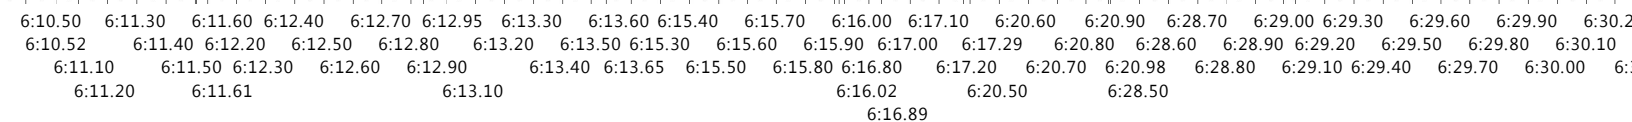

Finish - Common

Start: 3/22/2014 15:13:29.46

| Place | Id    | First Name | Last Name | Affiliation    | Time    | Delta Time |
|-------|-------|------------|-----------|----------------|---------|------------|
| 1     | 02589 | Amberly    | Ramirez   | Newport Harbor | 6:04.05 | 6:04.05    |
| 2     | 03591 | Jessica    | Beltran   | Whittier       | 6:08.04 | 3.99       |
| 3     | 03099 | Karissa    | Hess      | Trabuco Hills  | 6:08.42 | 0.38       |
| 4     | 03185 | LINDA      | FEREGIRNO | Valencia       | 6:10.34 | 1.92       |
| 5     | 01206 | Geena      | Hong      | Ayala          | 6:11.39 | 1.05       |
| 6     | 03710 | Cassie     | Hendricks | Yucca Valley   | 6:12.45 | 1.06       |
| 7     | 02261 | Nicole     | Luna      | La Habra       | 6:12.54 | 0.09       |
| 8     | 03238 | HOPE       | NGUYEN    | Valencia       | 6:12.72 | 0.18       |
| 9     | 02925 | Jasmine    | Ortiz     | Saugus         | 6:13.42 | 0.70       |
| 10    | 01517 | Brianna    | Alvarez   | Corona         | 6:15.49 | 2.07       |
| 11    | 03055 | Kristy     | Yeung     | Temple City    | 6:15.73 | 0.24       |
| 12    | 02797 | Alyssa     | DeFazio   | San Pedro      | 6:17.05 | 1.32       |
| 13    | 03626 | Justine    | Morales   | Whittier       | 6:20.80 | 3.75       |
| 14    | 01062 | Ashley     | Hernandez | Arroyo         | 6:28.90 | 8.10       |
| 15    | 03553 | Malia      | Santiago  | Vista Murrieta | 6:29.62 | 0.72       |
| 16    | 02727 | Jamie      | Leonard   | Redondo Union  | 6:30.10 | 0.48       |