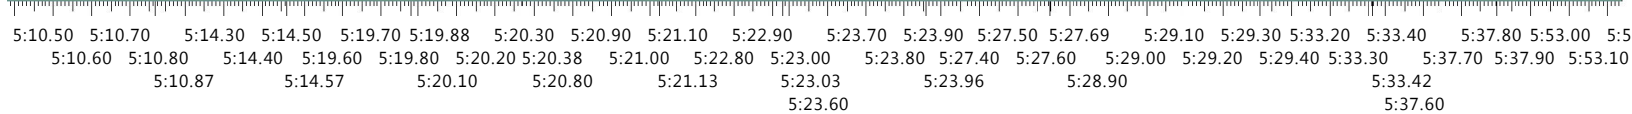

adidas - Meet of Champions - Girls Varsity 1600m Run Heat 3 (8-1-3)

Finish - Common

Start: 3/22/2014 12:58:46.03

| Place | Id | First Name | Last Name | Affiliation | Time | Delta Time |
|-------|-------|------------|-----------|-----------------|---------|------------|
| 1 | 01934 | Kiyena | Beatty | Great Oak | 5:10.64 | 5:10.64 |
| 2 | 03654 | Jess | Aguilar | Yucaipa | 5:14.35 | 3.71 |
| 3 | 01200 | Zen | Hatcher | Ayala | 5:19.65 | 5.30 |
| 4 | 02231 | Brianna | Jacklin | King | 5:20.15 | 0.50 |
| 5 | 02744 | Nicole | Pederson | Redondo Union | 5:20.93 | 0.78 |
| 6 | 03337 | Megan | Kearney | Ventura | 5:20.94 | 0.01 |
| 7 | 02416 | Kristen | Camarena | Los Altos (HH) | 5:22.78 | 1.84 |
| 8 | 01910 | Jasmine | Macon | Granada Hills | 5:23.71 | 0.93 |
| 9 | 02317 | Jessica | Gonzales | Long Beach Poly | 5:27.45 | 3.74 |
| 10 | 01951 | Christian | Calain | Great Oak | 5:29.00 | 1.55 |
| 11 | 01774 | Taylor | Butler | Glendora | 5:29.23 | 0.23 |
| 12 | 03117 | Madison | McGrann | Trabuco Hills | 5:33.24 | 4.01 |
| 13 | 03069 | Emily | Cross | Trabuco Hills | 5:37.66 | 4.42 |
| 14 | 01836 | Tori | Whitworth | Glendora | 5:52.99 | 15.33 |