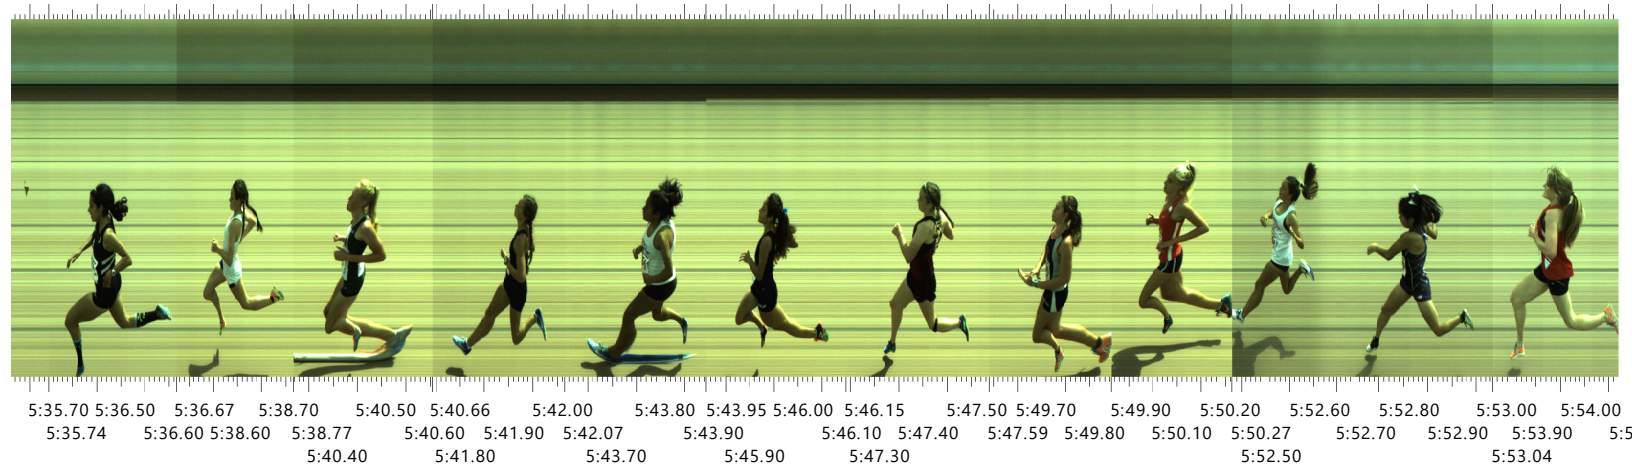

Finish - Camera 1

Start: 3/25/2017 14:10:06.62

Place	Id	Lane	First Name	Last Name	Affiliation	License	Time	Delta Time
1	00207		Rebecca	Villa	Arroyo		5:36.50	5:36.50
2	00758		Alicia	Vondran	El Toro		5:38.63	2.13
3	00660		Savannah	Crowley	Edison		5:40.48	1.85
4	01628		Claire	Bacon	Newport Harbor		5:41.96	1.48
5	02668		Carmen	Hernandez	West Torrance		5:43.82	1.86
6	02836		Sydney	Sandoval	Yucaipa		5:45.97	2.15
7	00787		Mikayla	Erlenborn	Foothill Technolo		5:47.44	1.47
8	01296		Joelle	Ramos	King		5:49.77	2.33
9	01017		Mackenzie	Bishop	Great Oak		5:50.12	0.35
10	02694		Jai	Rodriguez	West Torrance		5:52.57	2.45
11	01489		Perla	Jimenez	Madera South		5:52.85	0.28
12	00342		Marin	Stamer	Big Bear		5:53.97	1.12
13	02506		Melissa	Bovee	Vista Murrieta		5:59.12	5.15
14	02646		Veronica	Atkinson	West Torrance		6:05.33	6.21
15	02673		Zoya	Jan	West Torrance		6:05.36	0.03
16	02687		Taylor	Olson	West Torrance		6:06.44	1.08
17	02724		Vanesa	Garcia	Whittier		6:20*	13.56
18	02728		Ann	Leon	Whittier		6:26*	6.00

*Manually entered time