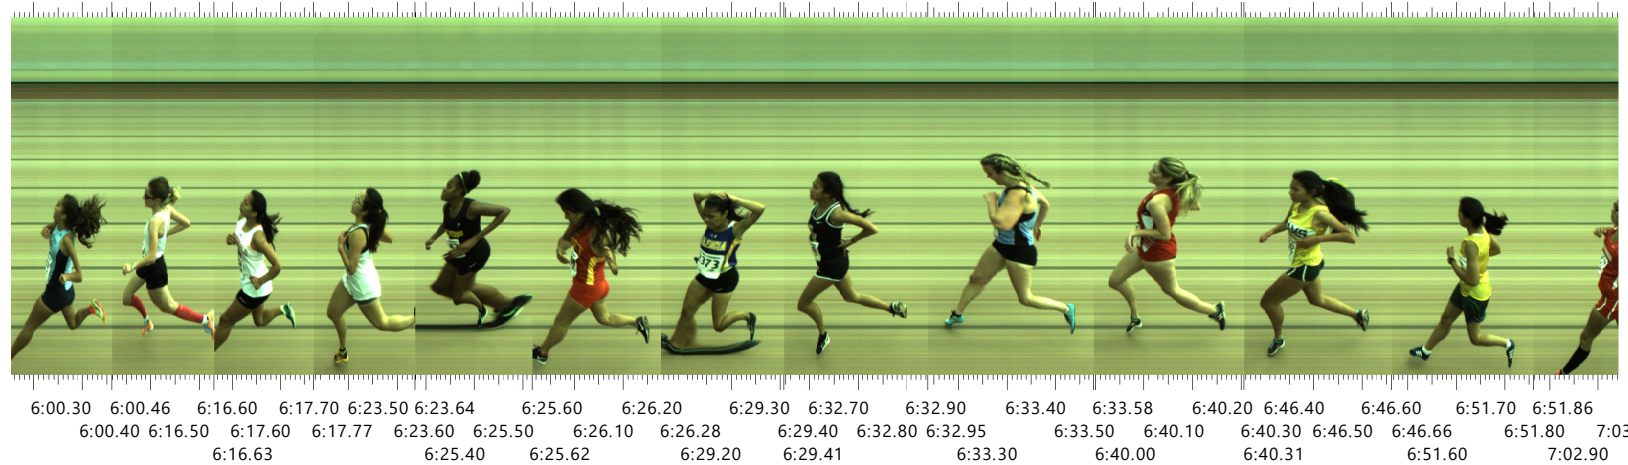

## Finish - Camera 1

Start: 3/25/2017 15:51:49.21

Place	Id	Lane	First Name	Last Name	Affiliation	License	Time	Delta Time
1	00611		Maleehah	Mallory	Crescenta Valley		6:00.33	6:00.33
2	00875		Stephanie	Honeywell	Glendora		6:16.49	16.16
3	02725		Paula	Gomez	Whittier		6:17.62	1.13
4	00455		Julissa	Robles	Canyon (CC)		6:23.50	5.88
5	01942		Janilka	Nettle-Salazar	San Pedro		6:25.45	1.95
6	01194		Eloisa	Hernandez	Hemet		6:26.10	0.65
7	02373		ANA	VARGAS	Valencia (Pla)		6:29.25	3.15
8	00950		Caitlyn	Magdirila	Golden Valley		6:32.72	3.47
9	02464		Barrett	Courtney	Villa Park		6:33.39	0.67
10	00332		bree	manos	Big Bear		6:40.10	6.71
11	02142		Angela	Liu	Temple City		6:46.46	6.36
12	02127		Charity	Hsu	Temple City		6:51.70	5.24
13	01817		SHAE	LEONARD	Redondo		7:03.02	11.32