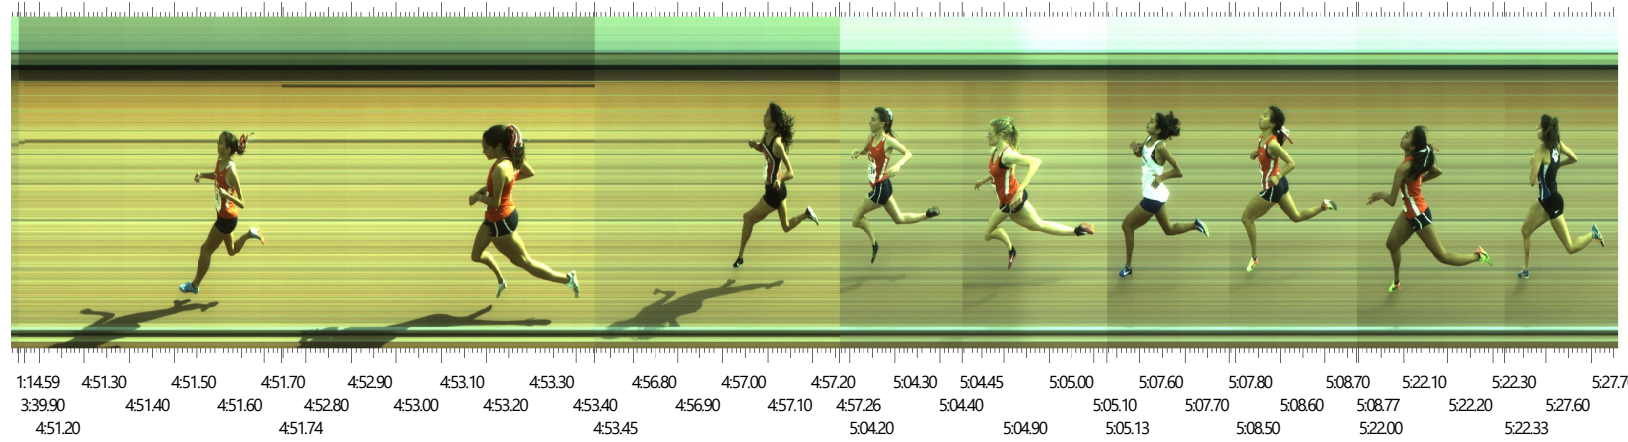

Meet of Champions - Girls Varsity 1600m Invitational Double (8-1-99)

Finish - Camera 1

Start 3/24/2018 16:03:34.53

Place	Id	Lane	First Name	Last Name	Affiliation	License	Time	Delta Time
1	01161		Tori	Gaitan	Great Oak		4:51.59	4:51.59
2	01148		Fatima	Cortes	Great Oak		4:53.21	1.62
3	00567		Mikaela	Ramirez	Ayala		4:57.10	3.89
4	01234		Sandra	Pflughoft	Great Oak		5:04.25	7.15
5	01166		Arianna	Griffiths	Great Oak		5:04.87	0.62
6	00181		Jicel	Fernandez Ramire	El Camino		5:07.62	2.75
7	01150		Audrey	Dang	Great Oak		5:08.55	0.93
8	01133		Isabelle	Buncab	Great Oak		5:22.11	13.56
9	00120		Sol	Fernandez	Burbank		5:27.59	5.48