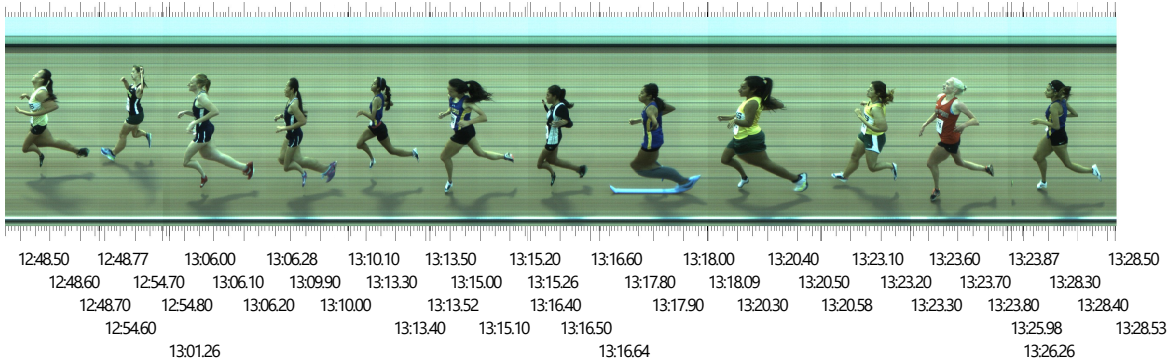

## Meet of Champions - Girls Varsity 3200m Run Heat 4 (1-1-6)

Finish - Camera 1

Start 3/24/2018 7:01:15.06

| Place | Id    | Lane | First Name | Last Name   | Affiliation    | License | Time     | Delta Time |
|-------|-------|------|------------|-------------|----------------|---------|----------|------------|
| 1     | 02227 |      | Samantha   | Li          | Temple City    |         | 12:48.53 | 12:48.53   |
| 2     | 00621 |      | Melissa    | Duncan      | Canyon (CC)    |         | 12:54.67 | 6.14       |
| 3     | 02593 |      | Kate       | Town        | Vista Murrieta |         | 13:06.03 | 11.36      |
| 4     | 02569 |      | Macy       | Parris      | Vista Murrieta |         | 13:09.88 | 3.85       |
| 5     | 02364 |      | ALICE      | DUARTE      | Valencia (Pla) |         | 13:13.32 | 3.44       |
| 6     | 02405 |      | HALEY      | NGUYEN      | Valencia (Pla) |         | 13:15.00 | 1.68       |
| 7     | 00419 |      | Kelly      | Luna-Flores | Arroyo         |         | 13:16.46 | 1.46       |
| 8     | 02425 |      | FERNANDA   | ROCHA       | Valencia (Pla) |         | 13:17.86 | 1.40       |
| 9     | 02241 |      | Marilyn    | Manuel      | Temple City    |         | 13:20.30 | 2.44       |
| 10    | 02197 |      | Alice      | Chong       | Temple City    |         | 13:23.14 | 2.84       |
| 11    | 01770 |      | Morgan     | Farrier     | Palos Verdes   |         | 13:23.63 | 0.49       |
| 12    | 02428 |      | BEATRIZ    | RUIZ        | Valencia (Pla) |         | 13:28.30 | 4.67       |
| 13    | 01373 |      | Ashley     | Haraguchi   | La Habra       |         | 13:30.71 | 2.41       |
| 14    | 02370 |      | MAULI      | GANDHI      | Valencia (Pla) |         | 13:37.08 | 6.37       |
| 15    | 02223 |      | Melissa    | Lai         | Temple City    |         | 13:42.80 | 5.72       |
| 16    | 01096 |      | Ana        | Huizar      | Granada Hills  |         | 13:44.13 | 1.33       |
| 17    | 00435 |      | Lesly      | Medina      | Arroyo         |         | 13:59.00 | 14.87      |
| 18    | 00505 |      | Anita      | Yee         | Arroyo         |         | 14:07.95 | 8.95       |
| 19    | 02246 |      | Jamie      | Ng          | Temple City    |         | 14:18.65 | 10.70      |
| 20    | 01675 |      | Kate       | Phillips    | Mira Costa     |         | 14:20.39 | 1.74       |
| 21    | 00414 |      | Anna       | Lorenzo     | Arroyo         |         | 14:23.60 | 3.21       |
| 22    | 02235 |      | Angela     | Liu         | Temple City    |         | 14:31.25 | 7.65       |
| 23    | 02353 |      | MAYLYNN    | CENDEJAS    | Valencia (Pla) |         | 14:34.58 | 3.33       |
| 24    | 02372 |      | LUZ        | GARCIA      | Valencia (Pla) |         | 14:44.89 | 10.31      |
| 25    | 02332 |      | CLARA      | ABUNDIO     | Valencia (Pla) |         | 14:45.58 | 0.69       |
| 26    | 02259 |      | Joy        | Sun         | Temple City    |         | 15:23.07 | 37.49      |
| 27    | 02247 |      | Kaitlyn    | Nieva       | Temple City    |         | 15:29.30 | 6.23       |