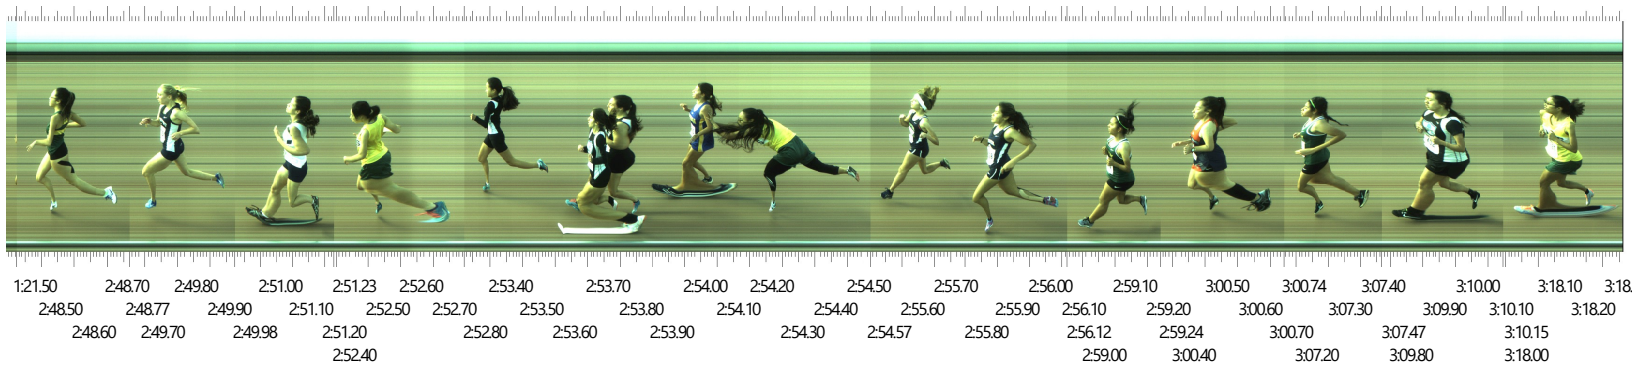

# Meet of Champions - Girls Varsity 800m Run Heat 12 (3-1-14)

Finish - Camera 1

Start 3/24/2018 8:55:21.71

| Place | Id    | Lane | First Name | Last Name   | Affiliation    | License | Time    | Delta Time |
|-------|-------|------|------------|-------------|----------------|---------|---------|------------|
| 1     | 01652 |      | Mini       | Kang        | Mira Costa     |         | 2:48.52 | 2:48.52    |
| 2     | 01725 |      | Isla       | Andersen    | Newport Harbor |         | 2:49.75 | 1.23       |
| 3     | 01736 |      | Sofia      | Fore        | Newport Harbor |         | 2:51.08 | 1.33       |
| 4     | 02229 |      | Meagan     | Liang       | Temple City    |         | 2:52.47 | 1.39       |
| 5     | 00391 |      | Anh        | Ho          | Arroyo         |         | 2:53.38 | 0.91       |
| 6     | 02987 |      | Isis       | Witt        | Arroyo         |         | 2:53.70 | 0.32       |
| 7     | 00395 |      | Kayla      | Jimenez     | Arroyo         |         | 2:53.76 | 0.06       |
| 8     | 02395 |      | ABILGAL    | LUTES       | Valencia (Pla) |         | 2:54.02 | 0.26       |
| 9     | 02257 |      | Reanna     | Reyes       | Temple City    |         | 2:54.20 | 0.18       |
| 10    | 02591 |      | Emily      | Stacer      | Vista Murrieta |         | 2:55.62 | 1.42       |
| 11    | 02598 |      | Alana      | Whitesinger | Vista Murrieta |         | 2:55.88 | 0.26       |
| 12    | 01426 |      | Nelly      | Guadarrama  | LB Poly        |         | 2:59.07 | 3.19       |
| 13    | 01349 |      | Jalene     | Rodriguez   | King           |         | 3:00.46 | 1.39       |
| 14    | 01390 |      | Shirley    | Almaguero   | LB Poly        |         | 3:07.22 | 6.76       |
| 15    | 00402 |      | Kristine   | Le          | Arroyo         |         | 3:09.90 | 2.68       |
| 16    | 02220 |      | Serenity   | Keo         | Temple City    |         | 3:18.12 | 8.22       |